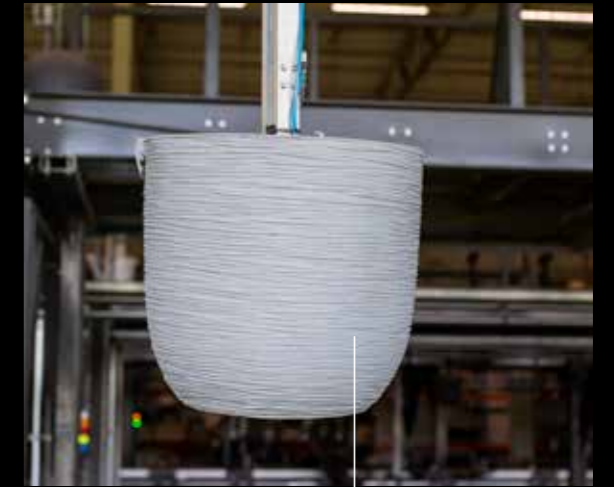

04 Own rotation moulding process

The mould is heated in order to melt and liquefy the powder. The machines spin around so the mixture is distributed throughout the mould. The substance is then cooled to produce the flower pot.

08 Mould to belt

As soon as the robot is finished, the pot will automatically be taken to the conveyor belt.

09 Conveyor belt

The conveyor belt takes the pot to the finishing robot.

10 QR code

Our first finishing robot takes the planter off the belt and makes sure the QR code on the bottom is visible to scan. After scanning, the pot will be placed in front of the second finishing robot.

11 Finishing robot

The sharp edges will be removed by our second finishing robot in order to finish the pot.

No waste! 12

The edges coming of the pot will be thrown into our own shredder. This means there is no waste during our whole production process.