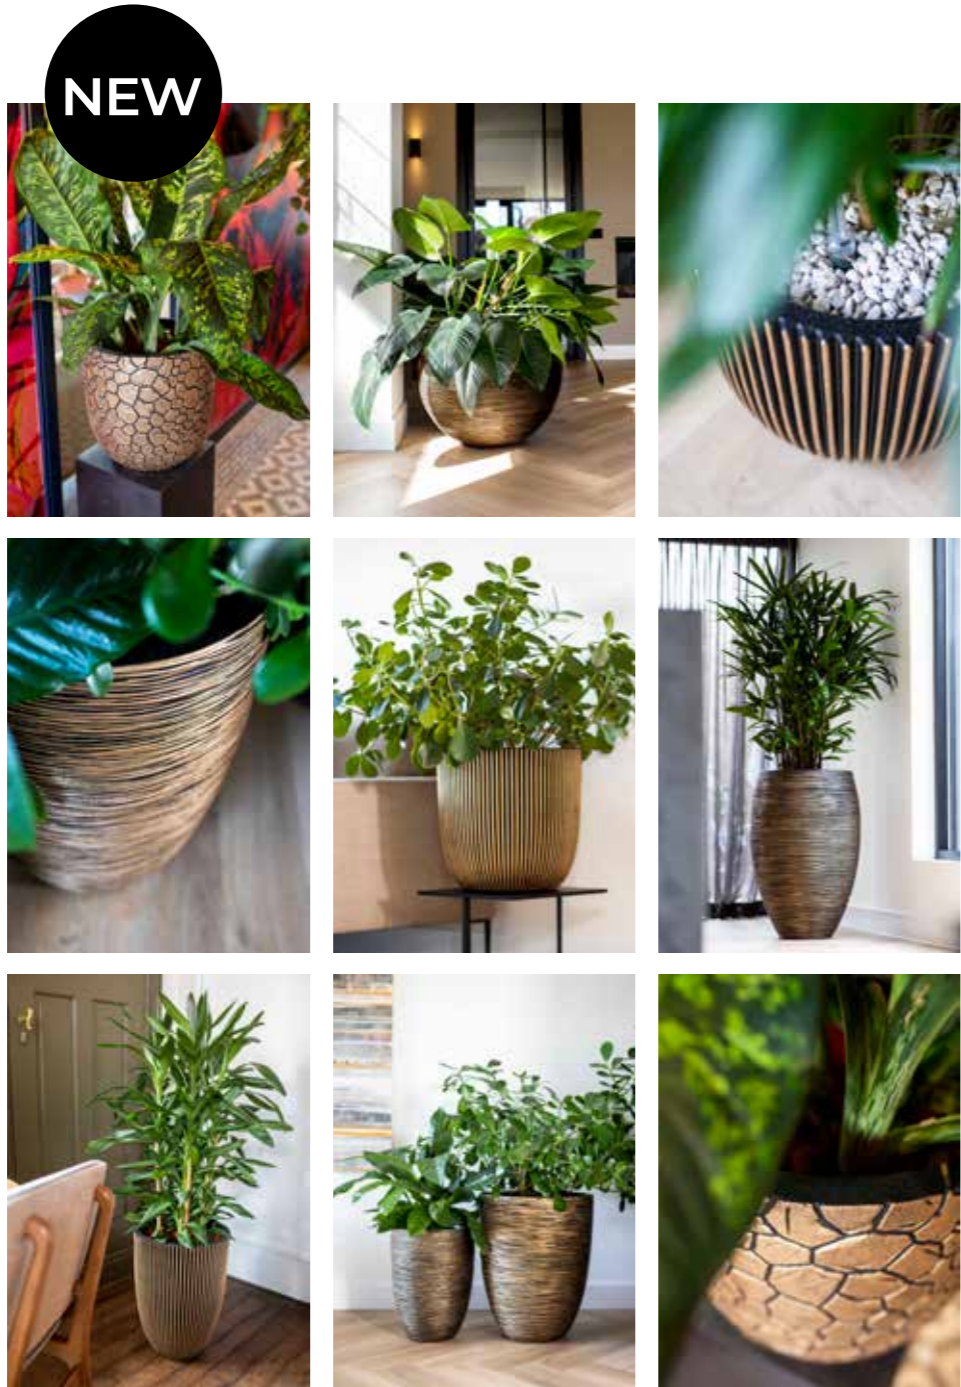

The pots can be used for a wide variety of plants, from vibrant flowers

to lush greenery. The contrast between the golden surface and the natural colours of the plants creates a striking combination, making your plants truly stand out.

You can find all models in gold on the next page.

Grow a greener life. Together.

Available in:

KBGR Rib Gold **KGVB** Groove Gold **KGBC** Clay Gold

NEW

Get inspired by these stunning **golden pots**. Their elegant design makes them perfect for adding a touch of glamour to any space.